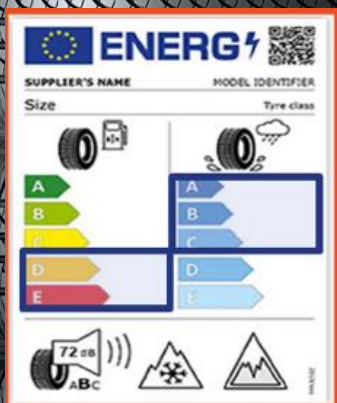

タイヤサイズ	希望小売価格 (税込)
225/55R18 98V	¥21,780
225/45R17 94Y	¥22,880
225/40R18 92Y	¥25,190
215/65R16 109/107T	¥21,780
215/60R17 100H XL	¥20,570
215/55R17 98Y	¥19,470
205/55R16 91V	¥17,160
205/45R17 88W	¥20,570
195/55R16 91V	¥16,060
195/45R16 84V	¥18,260
185/65R15 88H	¥12,430
185/55R15 82V	¥19,250
175/65R14 82T	¥11,330